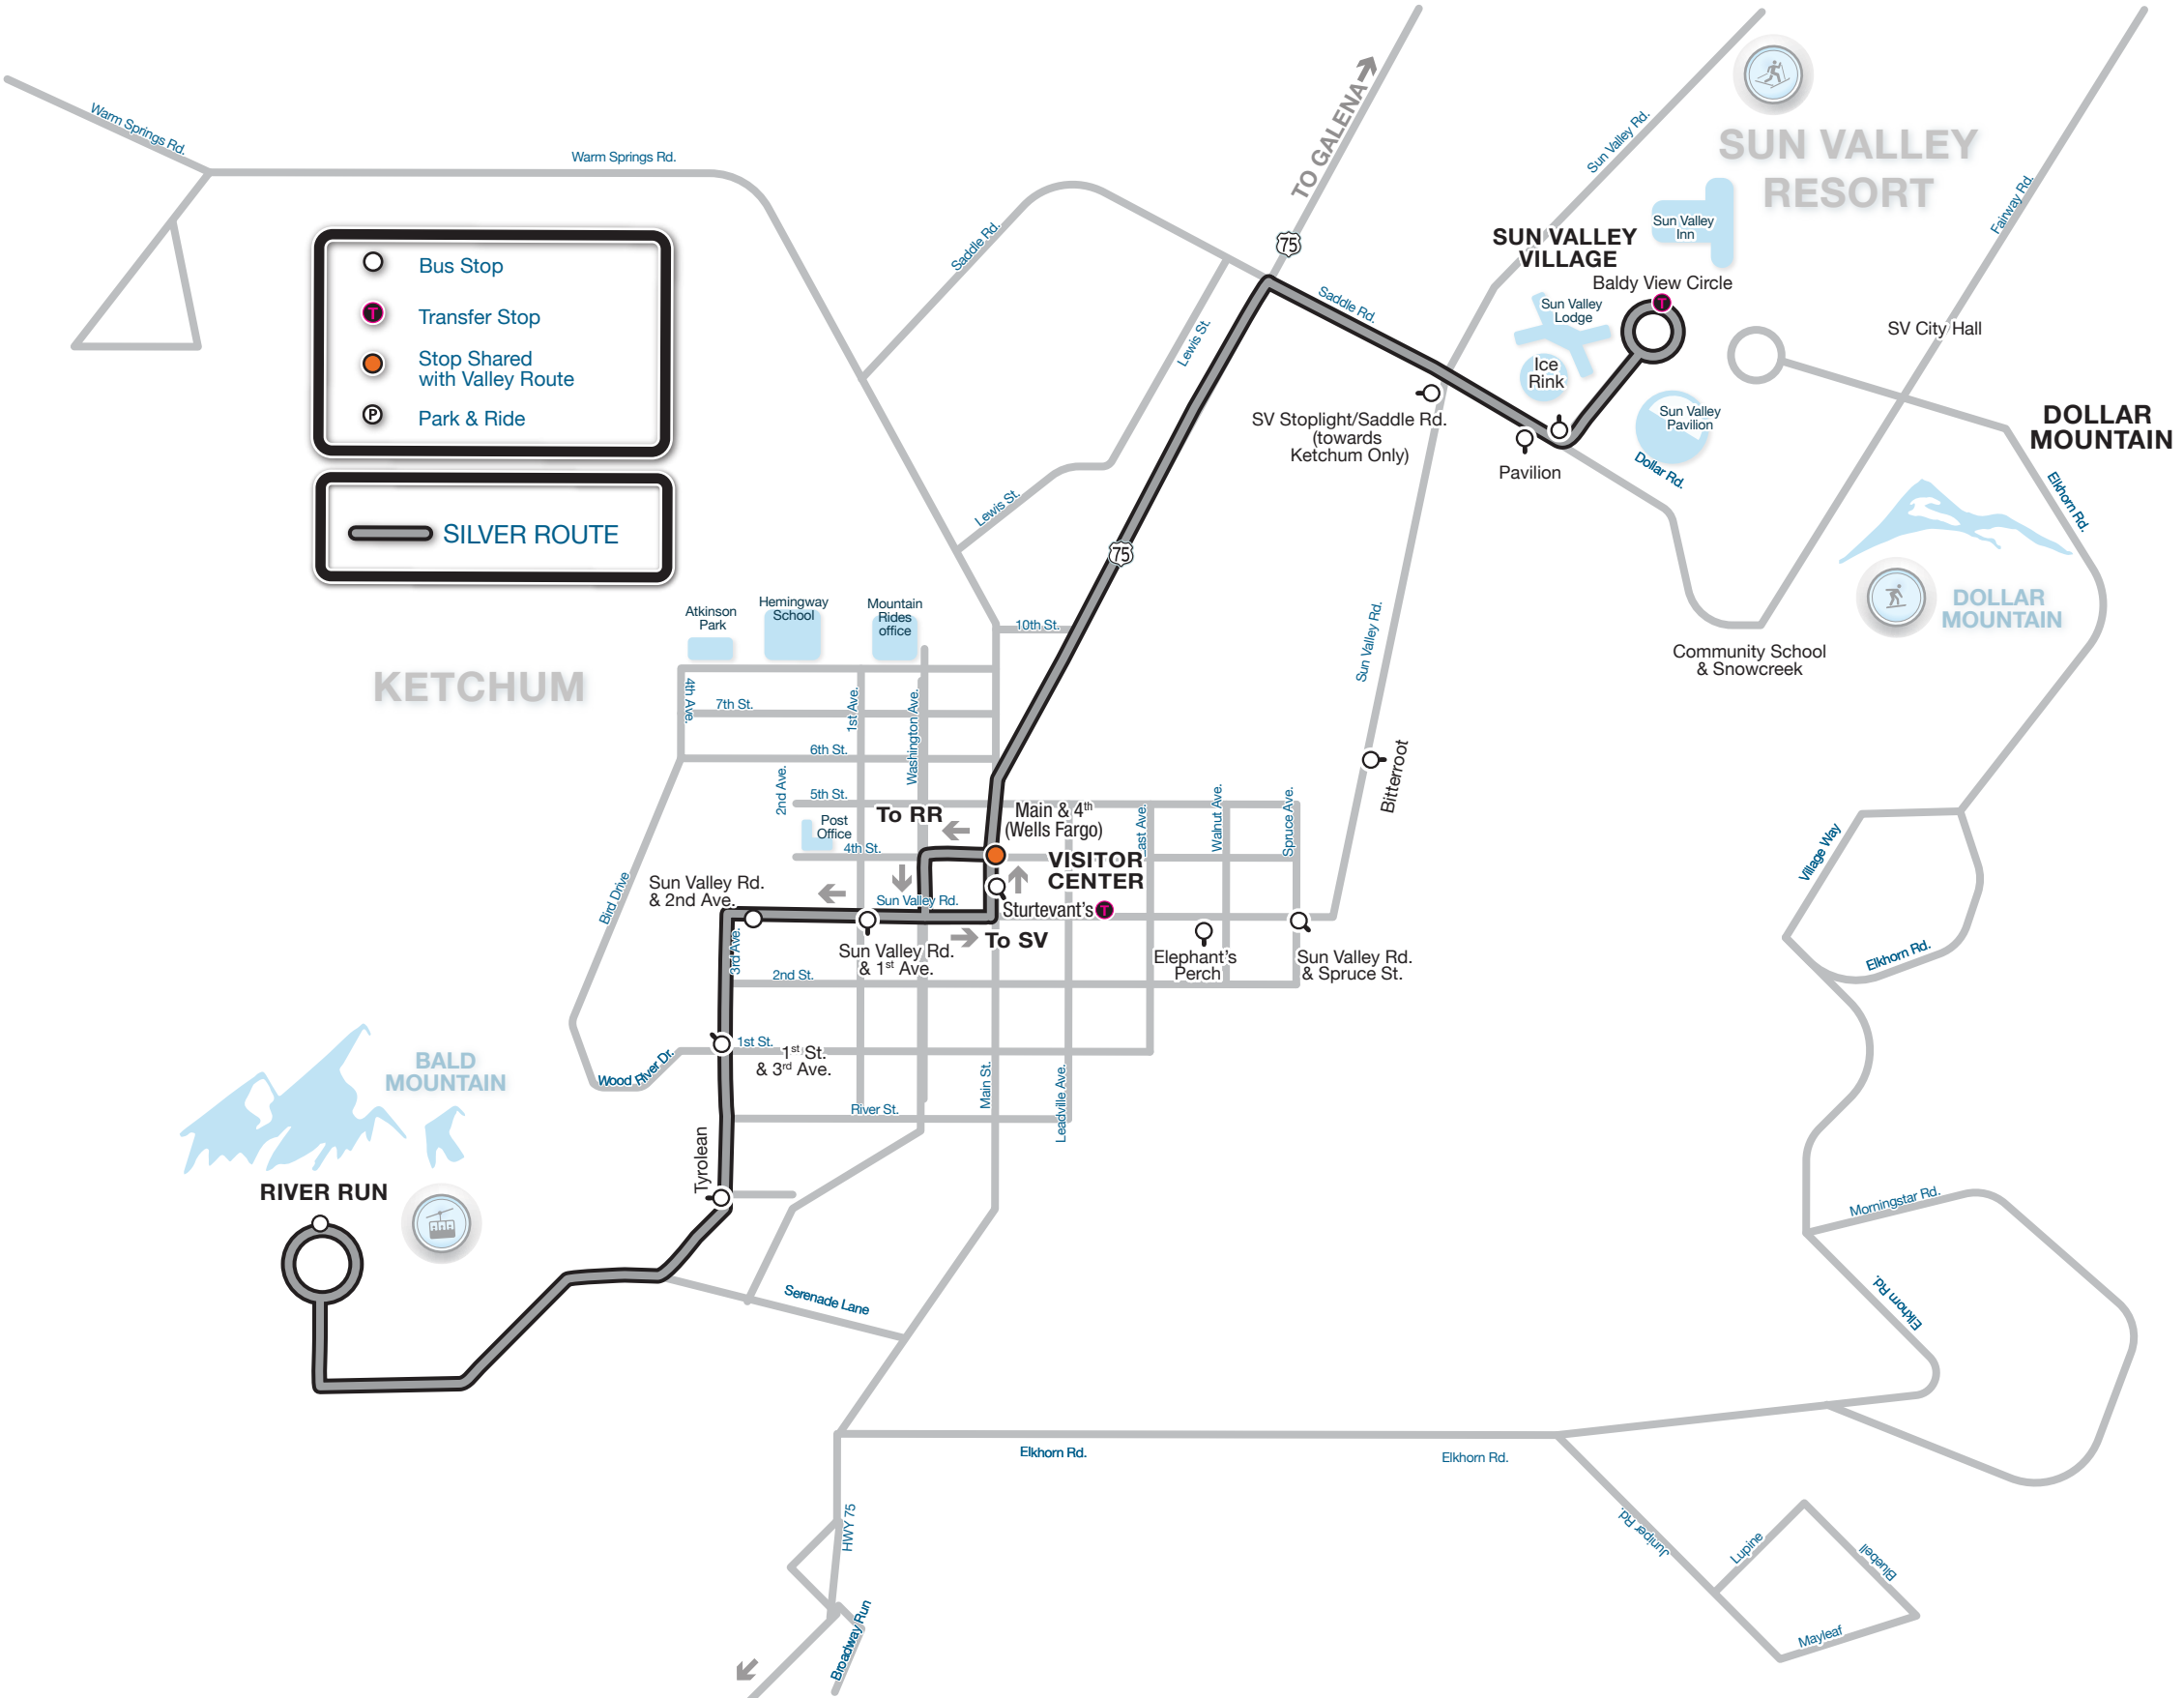

-  Bus Stop
-  Transfer Stop
-  Stop Shared with Valley Route
-  Park & Ride

 SILVER ROUTE

KETCHUM

SUN VALLEY VILLAGE

SUN VALLEY RESORT

DOLLAR MOUNTAIN

BALD MOUNTAIN

RIVER RUN

TO RR ←

↑ **VISITOR CENTER**

→ **To SV**

TO GALENA →

← **HWY 75**

← **Breakway Run**