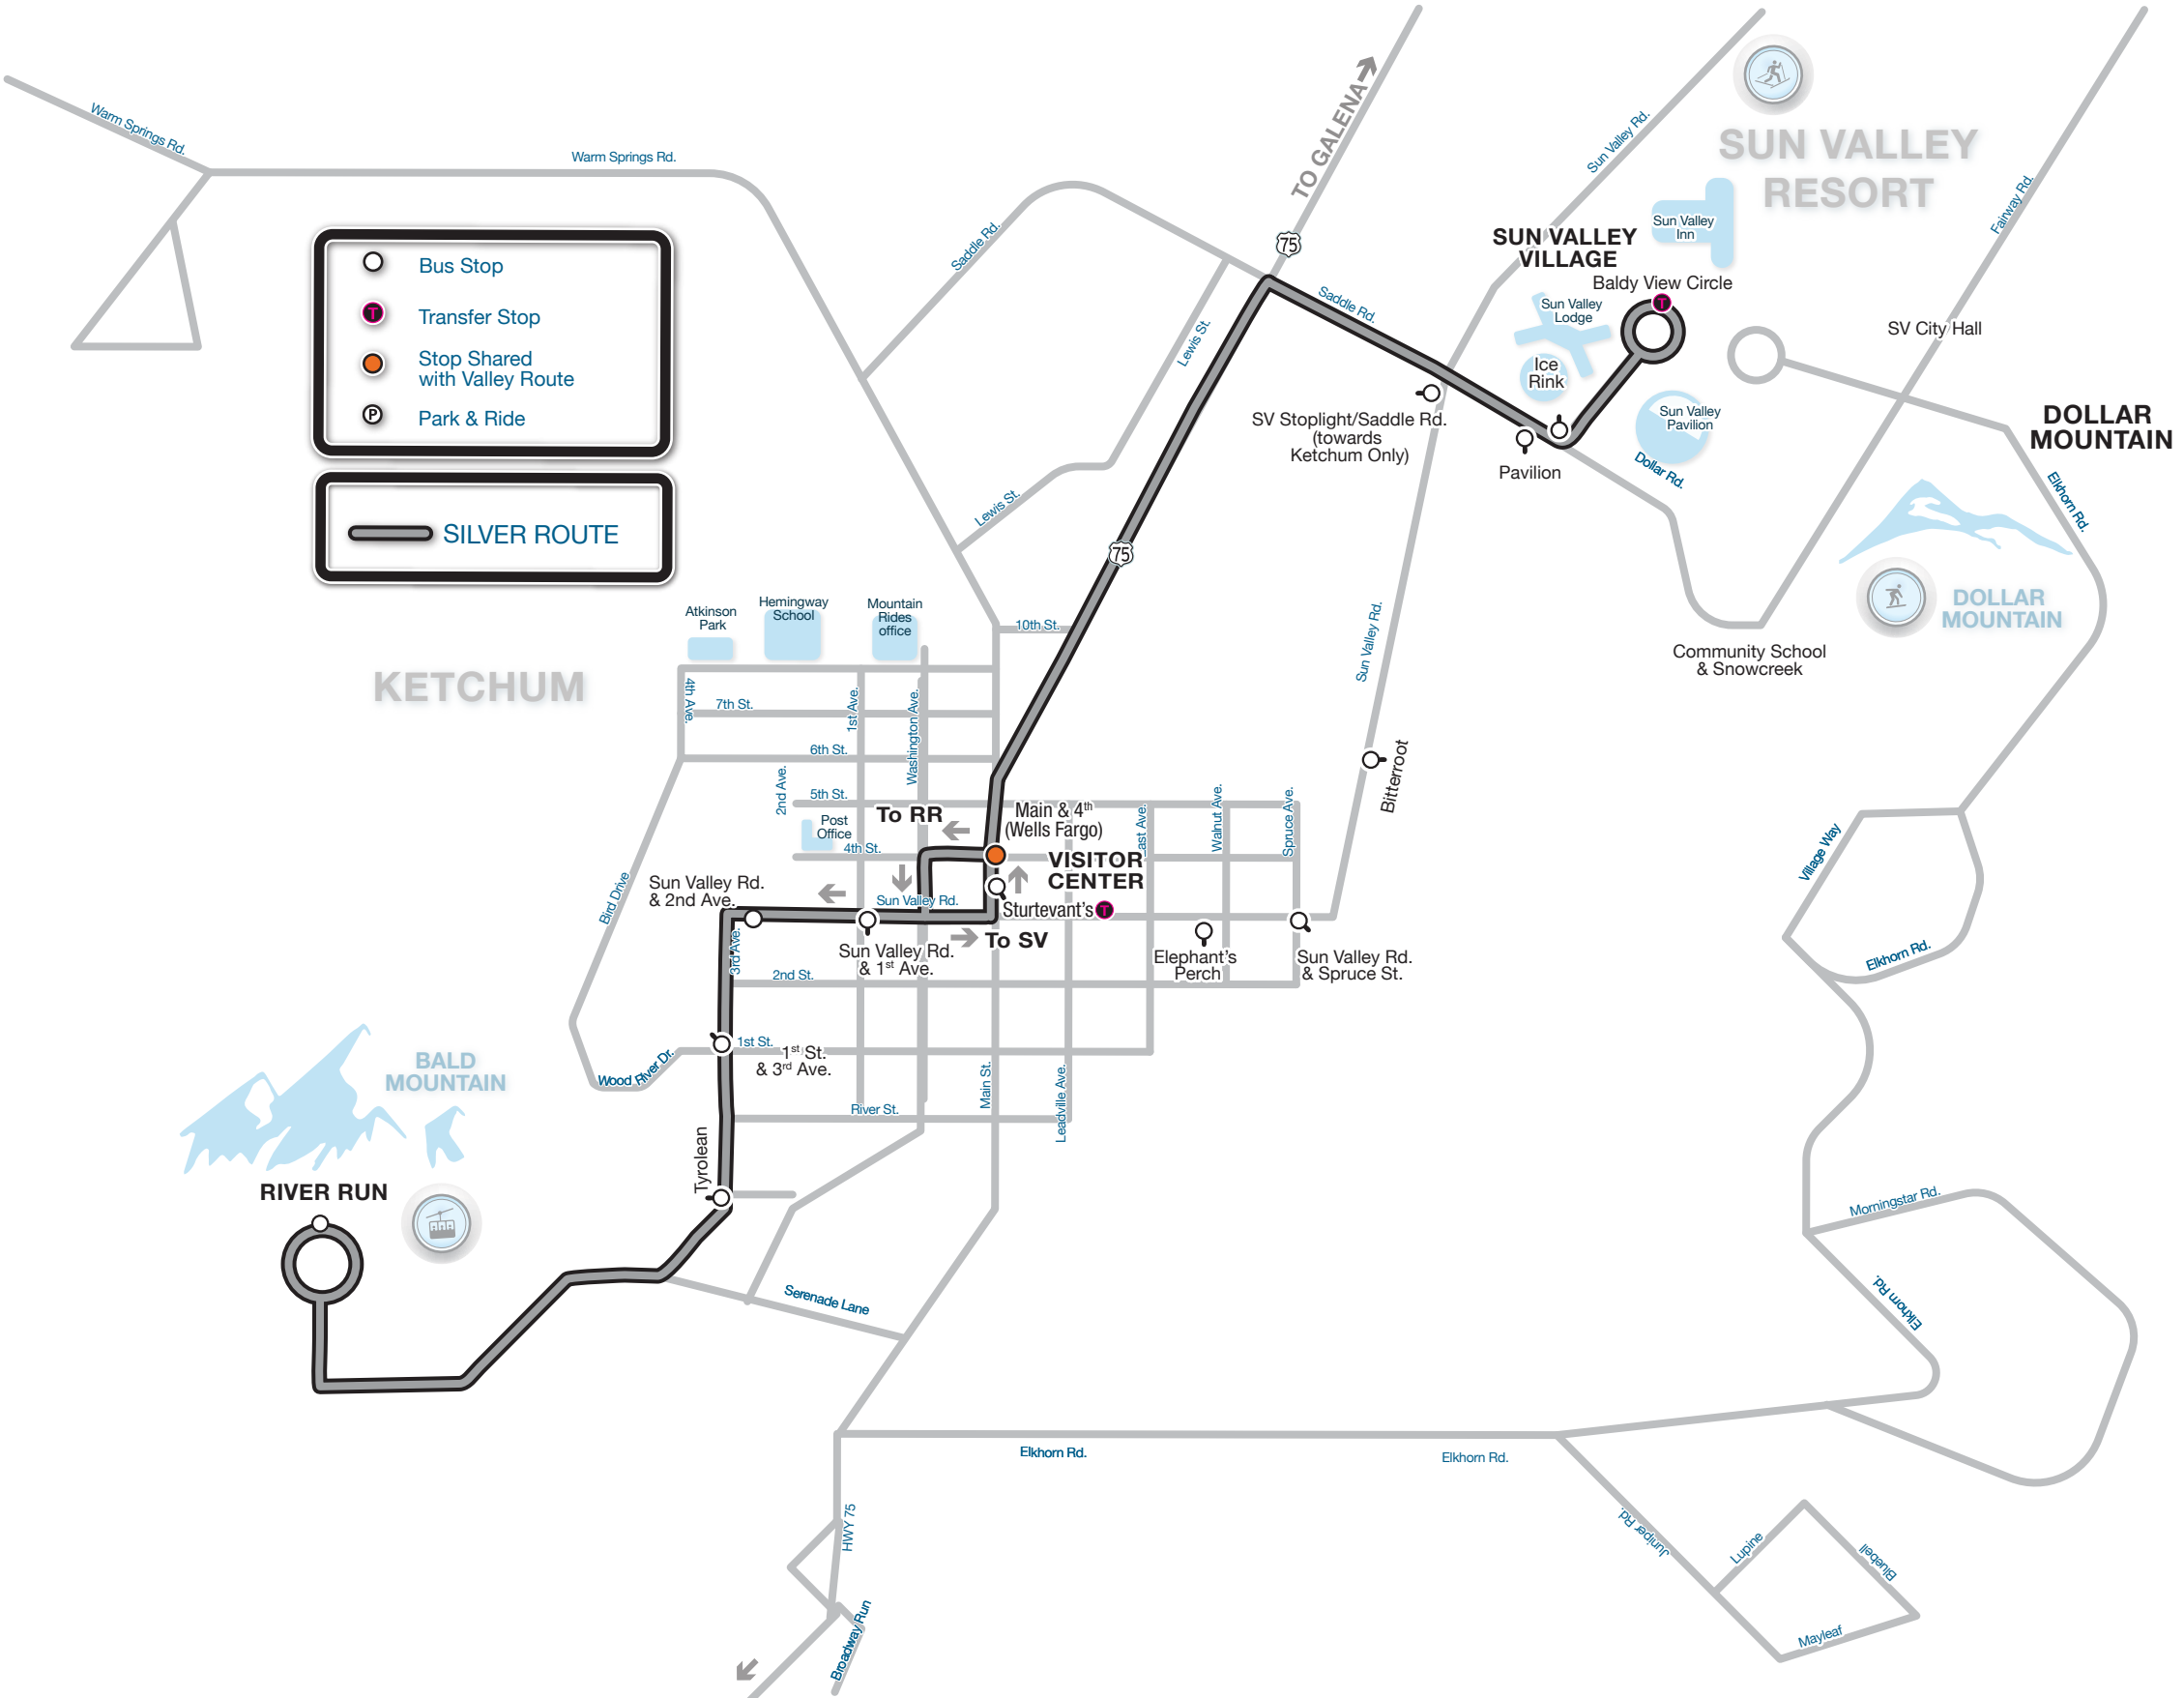

-  Bus Stop
-  Transfer Stop
-  Stop Shared with Valley Route
-  Park & Ride

 SILVER ROUTE

KETCHUM

SUN VALLEY RESORT

SUN VALLEY VILLAGE

DOLLAR MOUNTAIN

BALD MOUNTAIN

RIVER RUN

VISITOR CENTER

Elkhorn Rd.

Elkhorn Rd.

HWY 75

Breakway Run

Warm Springs Rd.

Warm Springs Rd.

Saddle Rd.

4th Ave.

7th St.

6th St.

5th St.

4th St.

Sun Valley Rd. & 2nd Ave.

Sun Valley Rd. & 1st Ave.

Sun Valley Rd. & 3rd Ave.

1st St.

1st St. & 3rd Ave.

1st St.

1st St.

1st St.

1st St.

1st St.

1st St.